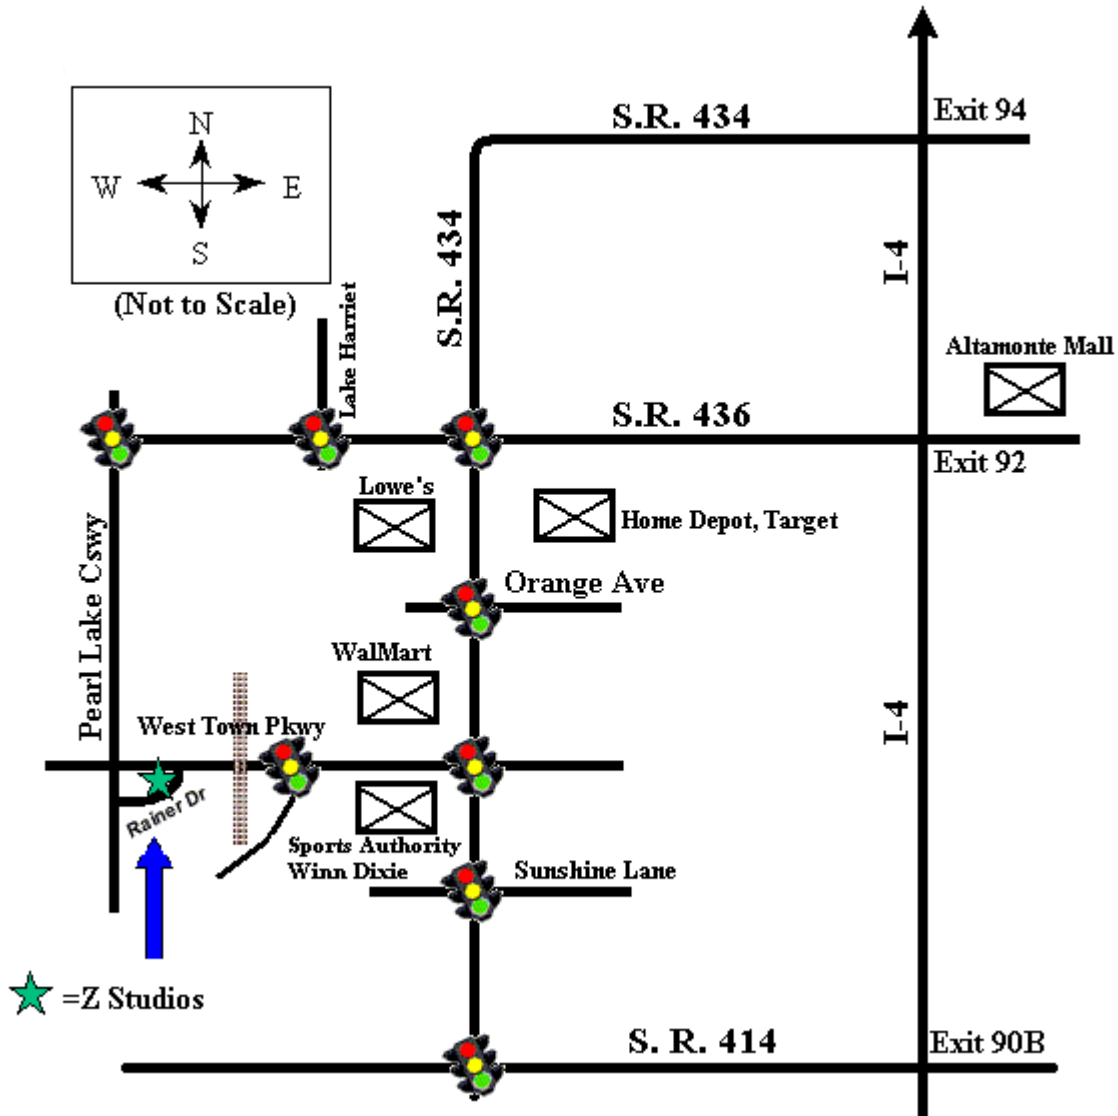

Directions and Map to the Z88.3 Studios

Click X in top right
corner
of screen to close window

Phone Numbers/Directions to Z88.3 Studios:

1065 Rainer Drive
Altamonte Springs, FL 32714

STUDIO & CONTEST LINES:
In Metro Orlando 407-682-8888
Toll free 1-888-297-8080
Cingular Wireless users *883

OFFICE LINES:
In Metro Orlando 407-869-8000
Toll Free 1-800-525-8887
Email: Zcrew@zradio.org

From Lake Mary/Sanford:

Take I-4 West to exit 94 (Longwood/Winter Springs) and bear right onto SR434.

Follow SR434 crossing the SR434/436 intersection.

Turn right at the 2nd light onto West Town Pkwy (Backyard Burgers on Right)
Continue thru 2 traffic lights, cross railroad tracks and take 1st left onto Rainer Drive. Take right into parking lot. The Z studios have the large 100' tower next to the building.

Follow SR414 to the SR434 exit. Bear right and head North at the light.

Follow SR434 north to West Town Pkwy and turn left at the light.

Continue thru 2 traffic lights, cross railroad tracks and take 1st left onto Rainer Drive. Take right into parking lot. The Z studios have the large 100' tower next to the building.